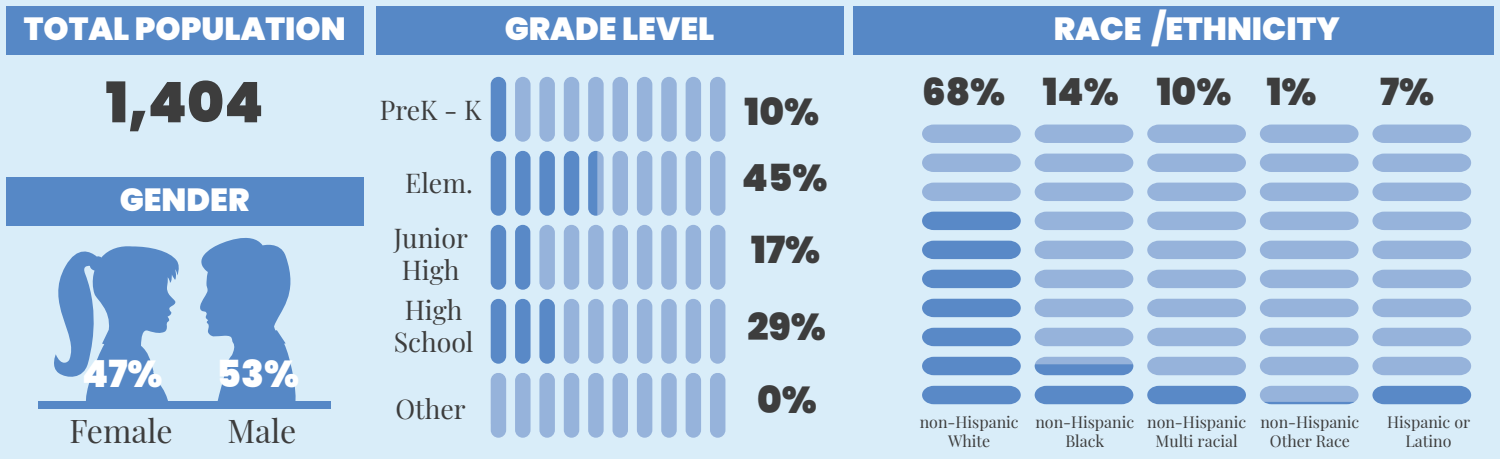

READING COMMUNITY CITY SCHOOL DISTRICT

• 2026 •

DEMOGRAPHICS | 2024 – 2025 SCHOOL YEAR

*Data from 2024 Census Estimates

ECONOMIC STABILITY | 2024

NEIGHBORHOOD & BUILT ENVIRONMENT | 2024

HEALTHCARE & HEALTH OUTCOMES | 2020-2024

SCHOOL METRICS | 2024 - 2025 SCHOOL YEAR

WeTHRIVE! IN READING COMMUNITY CITY SCHOOL DISTRICT

During the 2024-2025 school year, Reading Community City Schools wellness team met monthly. They launched new afterschool clubs and celebrated staff in new and creative ways.