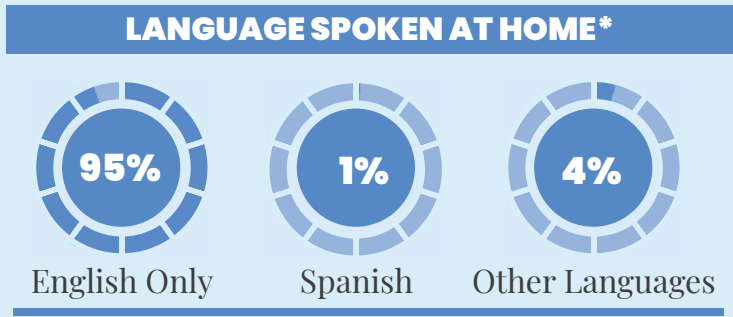

READING COMMUNITY CITY SCHOOL DISTRICT

• 2026 •

DEMOGRAPHICS | 2024 – 2025 SCHOOL YEAR

*Data from 2024 Census Estimates

ECONOMIC STABILITY | 2024

NEIGHBORHOOD & BUILT ENVIRONMENT | 2024

HEALTHCARE & HEALTH OUTCOMES | 2020-2024

SCHOOL METRICS | 2024 - 2025 SCHOOL YEAR

WeTHRIVE! IN READING COMMUNITY CITY SCHOOL DISTRICT

During the 2024-2025 school year, Reading Community City Schools wellness team met monthly. They launched new afterschool clubs and celebrated staff in new and creative ways.