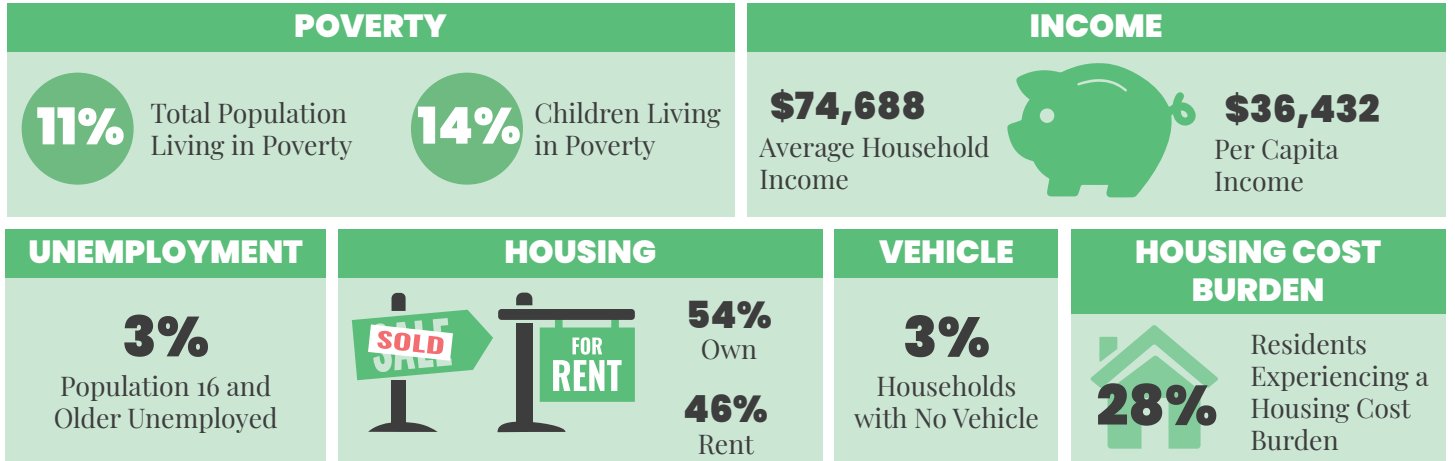

READING COMMUNITY CITY SCHOOL DISTRICT

• 2026 •

DEMOGRAPHICS | 2024 – 2025 SCHOOL YEAR

*Data from 2024 Census Estimates

ECONOMIC STABILITY | 2024

NEIGHBORHOOD & BUILT ENVIRONMENT | 2024

HEALTHCARE & HEALTH OUTCOMES | 2020-2024

SCHOOL METRICS | 2024 - 2025 SCHOOL YEAR

WeTHRIVE! IN READING COMMUNITY CITY SCHOOL DISTRICT

During the 2024-2025 school year, Reading Community City Schools wellness team met monthly. They launched new afterschool clubs and celebrated staff in new and creative ways.