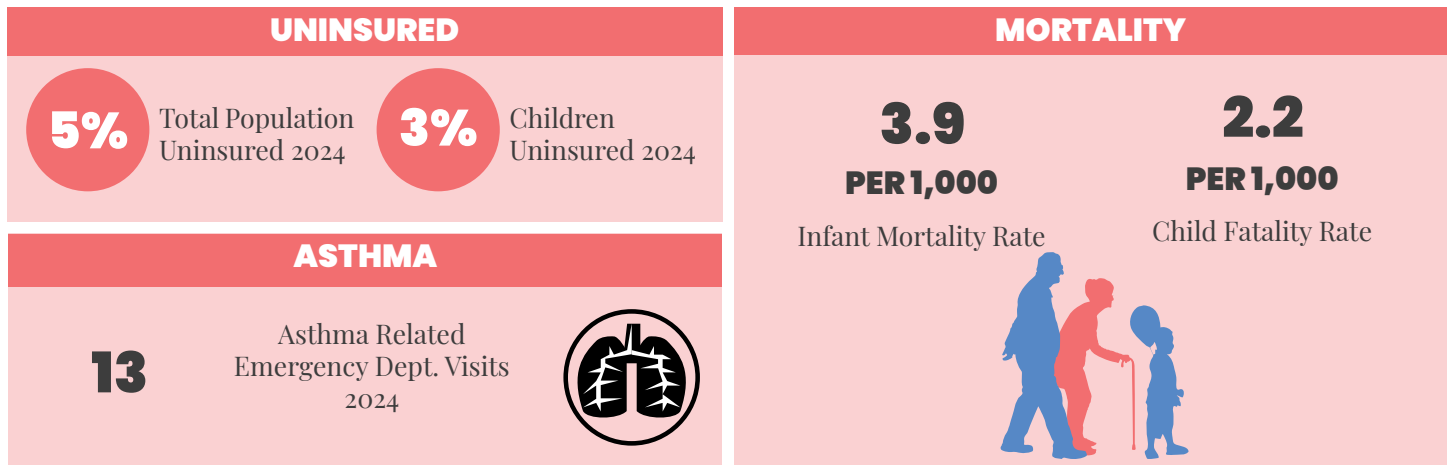

READING COMMUNITY CITY SCHOOL DISTRICT

• 2026 •

DEMOGRAPHICS | 2024 – 2025 SCHOOL YEAR

*Data from 2024 Census Estimates

ECONOMIC STABILITY | 2024

NEIGHBORHOOD & BUILT ENVIRONMENT | 2024

HEALTHCARE & HEALTH OUTCOMES | 2020-2024

SCHOOL METRICS | 2024 - 2025 SCHOOL YEAR

WeTHRIVE! IN READING COMMUNITY CITY SCHOOL DISTRICT

During the 2024-2025 school year, Reading Community City Schools wellness team met monthly. They launched new afterschool clubs and celebrated staff in new and creative ways.