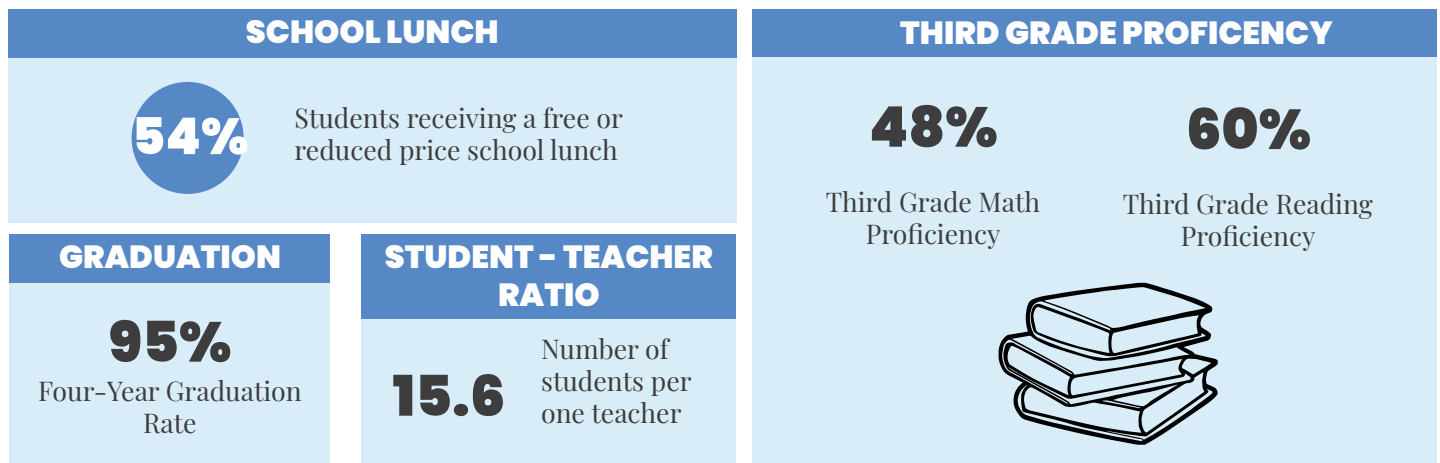

SCHOOL METRICS | 2024 - 2025 SCHOOL YEAR

WeTHRIVE! IN READING COMMUNITY CITY SCHOOL DISTRICT

During the 2024-2025 school year, Reading Community City Schools wellness team met monthly. They launched new afterschool clubs and celebrated staff in new and creative ways.