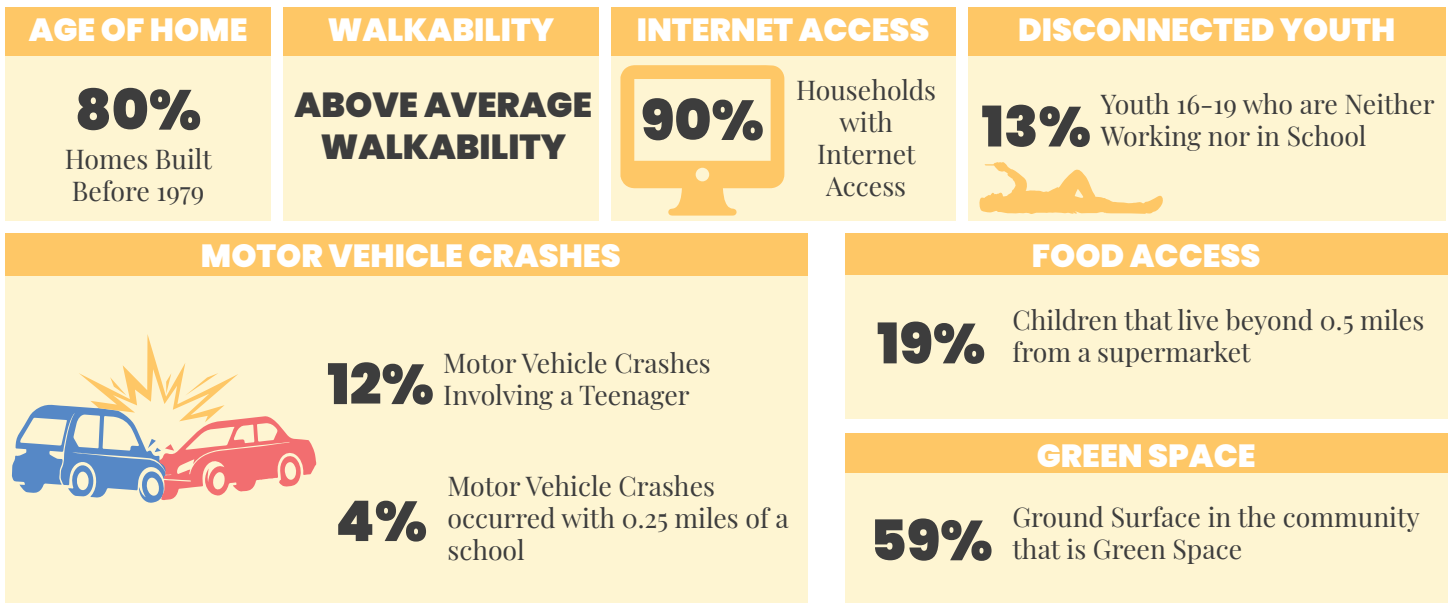

READING COMMUNITY CITY SCHOOL DISTRICT

• 2026 •

DEMOGRAPHICS | 2024 – 2025 SCHOOL YEAR

*Data from 2024 Census Estimates

ECONOMIC STABILITY | 2024

NEIGHBORHOOD & BUILT ENVIRONMENT | 2024

HEALTHCARE & HEALTH OUTCOMES | 2020-2024

SCHOOL METRICS | 2024 - 2025 SCHOOL YEAR

WeTHRIVE! IN READING COMMUNITY CITY SCHOOL DISTRICT

During the 2024-2025 school year, Reading Community City Schools wellness team met monthly. They launched new afterschool clubs and celebrated staff in new and creative ways.