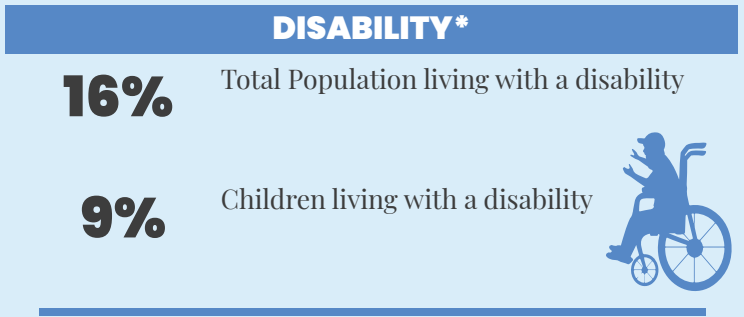

READING COMMUNITY CITY SCHOOL DISTRICT

• 2026 •

DEMOGRAPHICS | 2024 – 2025 SCHOOL YEAR