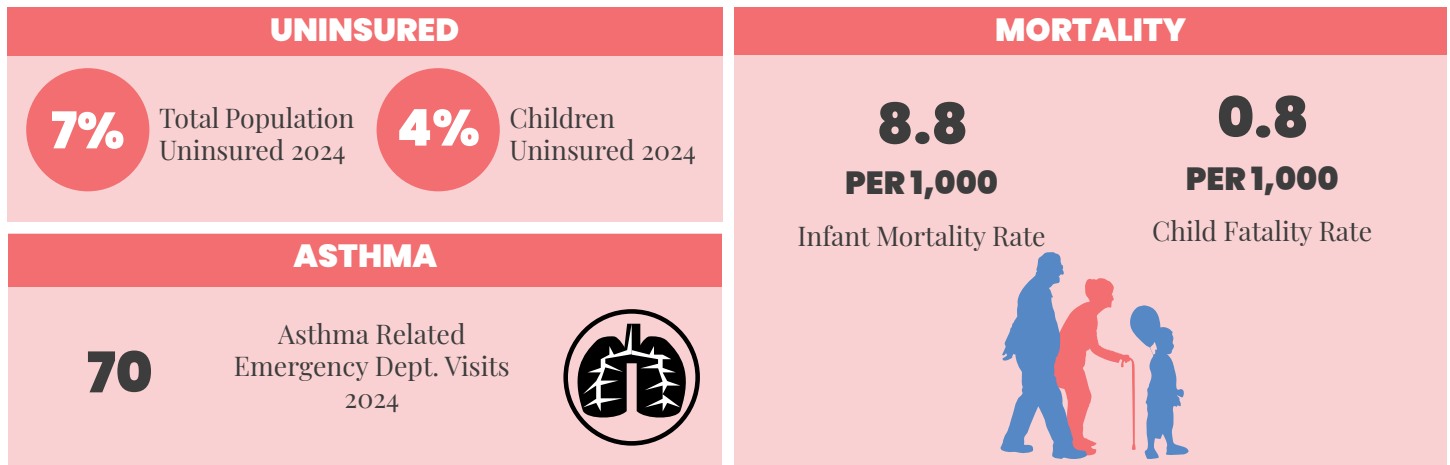

MT. HEALTHY CITY SCHOOL DISTRICT

• 2026 •

DEMOGRAPHICS | 2024 - 2025 SCHOOL YEAR

*Data from 2024 Census Estimates

ECONOMIC STABILITY | 2024

NEIGHBORHOOD & BUILT ENVIRONMENT | 2024

HEALTHCARE & HEALTH OUTCOMES | 2020-2024

SCHOOL METRICS | 2024 - 2025 SCHOOL YEAR

WeTHRIVE! IN MT HEALTHY CITY SCHOOL DISTRICT

During the 2024-2025 school year, the Mt. Healthy City Schools Wellness Team:

- Collaborated with 1N5 to support student mental health.
- Hosted the annual Mt. Healthy Sidewalk Shuffle 5K.
- Promoted employee wellness through a variety of health initiatives.