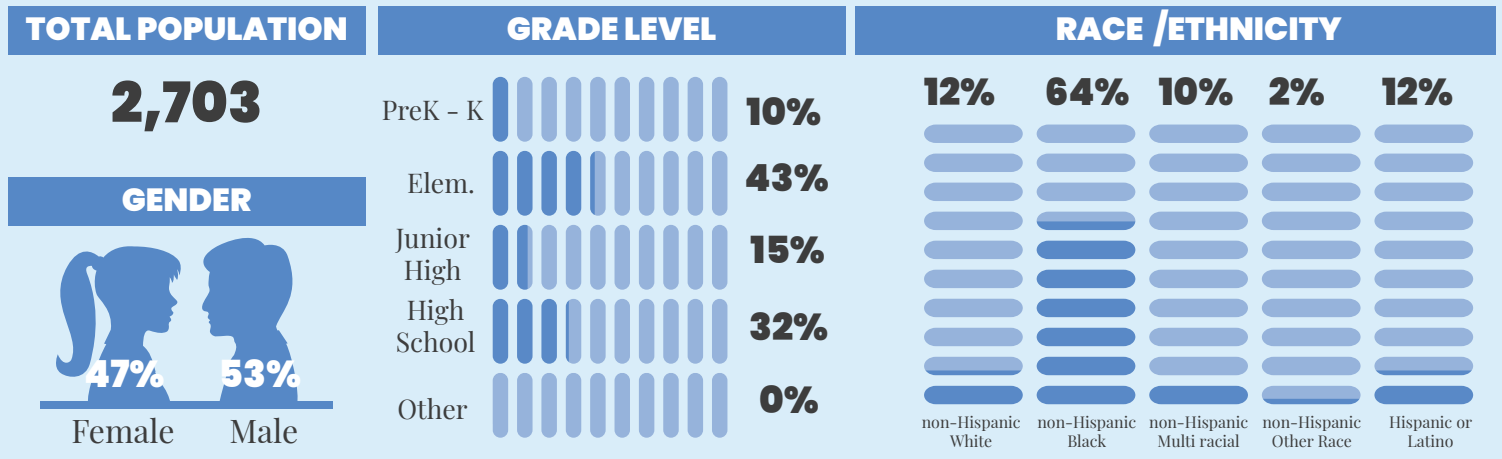

MT. HEALTHY CITY SCHOOL DISTRICT

• 2026 •

DEMOGRAPHICS | 2024 - 2025 SCHOOL YEAR

*Data from 2024 Census Estimates

ECONOMIC STABILITY | 2024

NEIGHBORHOOD & BUILT ENVIRONMENT | 2024

HEALTHCARE & HEALTH OUTCOMES | 2020-2024

SCHOOL METRICS | 2024 - 2025 SCHOOL YEAR

WeTHRIVE! IN MT HEALTHY CITY SCHOOL DISTRICT

During the 2024-2025 school year, the Mt. Healthy City Schools Wellness Team:

- Collaborated with 1N5 to support student mental health.
- Hosted the annual Mt. Healthy Sidewalk Shuffle 5K.
- Promoted employee wellness through a variety of health initiatives.