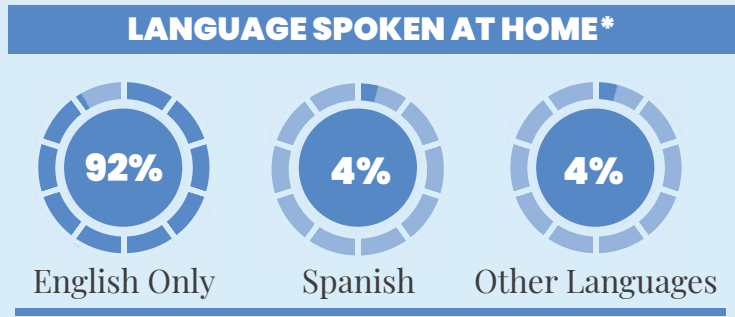

MT. HEALTHY CITY SCHOOL DISTRICT

• 2026 •

DEMOGRAPHICS | 2024 - 2025 SCHOOL YEAR

*Data from 2024 Census Estimates

ECONOMIC STABILITY | 2024

NEIGHBORHOOD & BUILT ENVIRONMENT | 2024

HEALTHCARE & HEALTH OUTCOMES | 2020-2024

SCHOOL METRICS | 2024 - 2025 SCHOOL YEAR

WeTHRIVE! IN MT HEALTHY CITY SCHOOL DISTRICT

During the 2024-2025 school year, the Mt. Healthy City Schools Wellness Team:

- Collaborated with 1N5 to support student mental health.
- Hosted the annual Mt. Healthy Sidewalk Shuffle 5K.
- Promoted employee wellness through a variety of health initiatives.