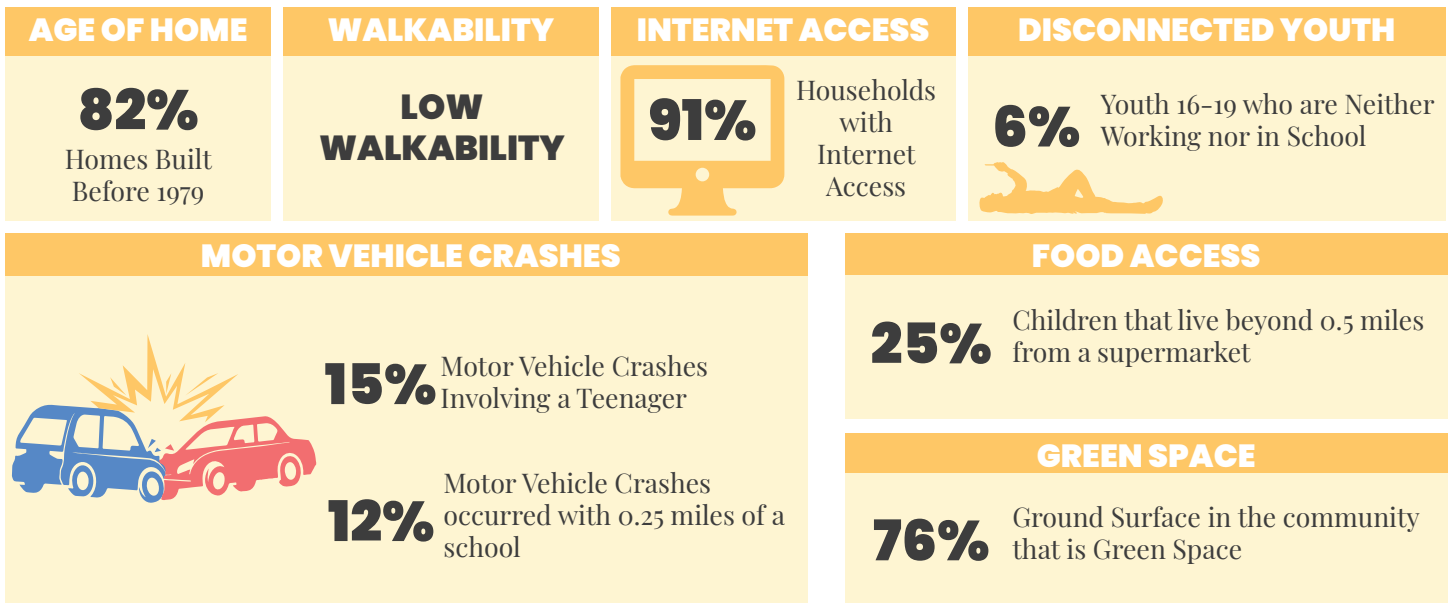

MT. HEALTHY CITY SCHOOL DISTRICT

• 2026 •

DEMOGRAPHICS | 2024 - 2025 SCHOOL YEAR

*Data from 2024 Census Estimates

ECONOMIC STABILITY | 2024

NEIGHBORHOOD & BUILT ENVIRONMENT | 2024

HEALTHCARE & HEALTH OUTCOMES | 2020-2024

SCHOOL METRICS | 2024 - 2025 SCHOOL YEAR

WeTHRIVE! IN MT HEALTHY CITY SCHOOL DISTRICT

During the 2024-2025 school year, the Mt. Healthy City Schools Wellness Team:

- Collaborated with 1N5 to support student mental health.
- Hosted the annual Mt. Healthy Sidewalk Shuffle 5K.
- Promoted employee wellness through a variety of health initiatives.