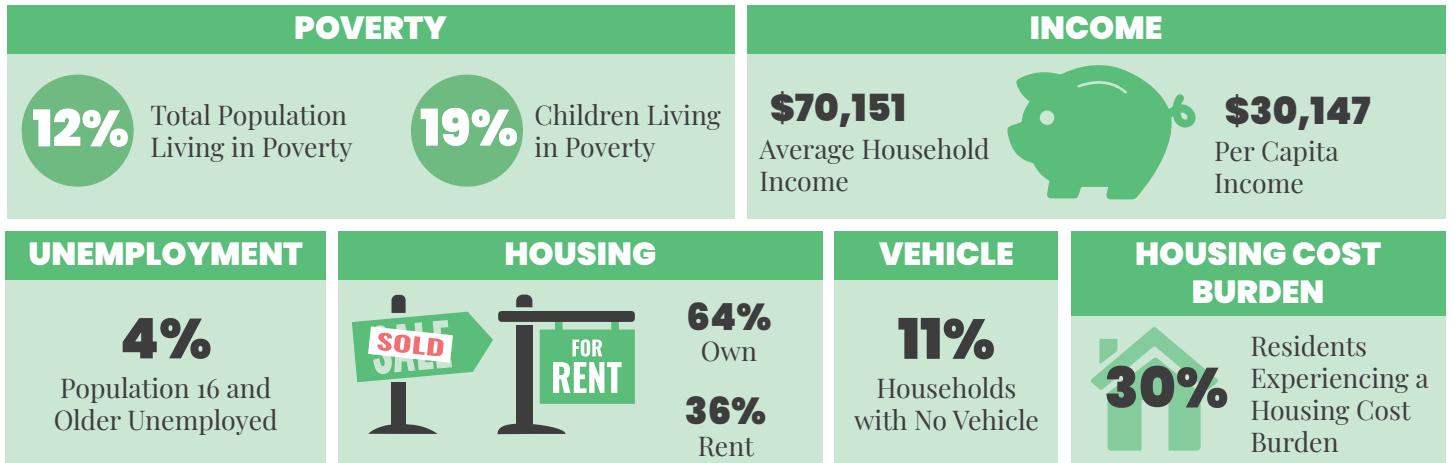

MT. HEALTHY CITY SCHOOL DISTRICT

• 2026 •

DEMOGRAPHICS | 2024 - 2025 SCHOOL YEAR

*Data from 2024 Census Estimates

ECONOMIC STABILITY | 2024

NEIGHBORHOOD & BUILT ENVIRONMENT | 2024

HEALTHCARE & HEALTH OUTCOMES | 2020-2024

SCHOOL METRICS | 2024 - 2025 SCHOOL YEAR

WeTHRIVE! IN MT HEALTHY CITY SCHOOL DISTRICT

During the 2024-2025 school year, the Mt. Healthy City Schools Wellness Team:

- Collaborated with 1N5 to support student mental health.
- Hosted the annual Mt. Healthy Sidewalk Shuffle 5K.
- Promoted employee wellness through a variety of health initiatives.