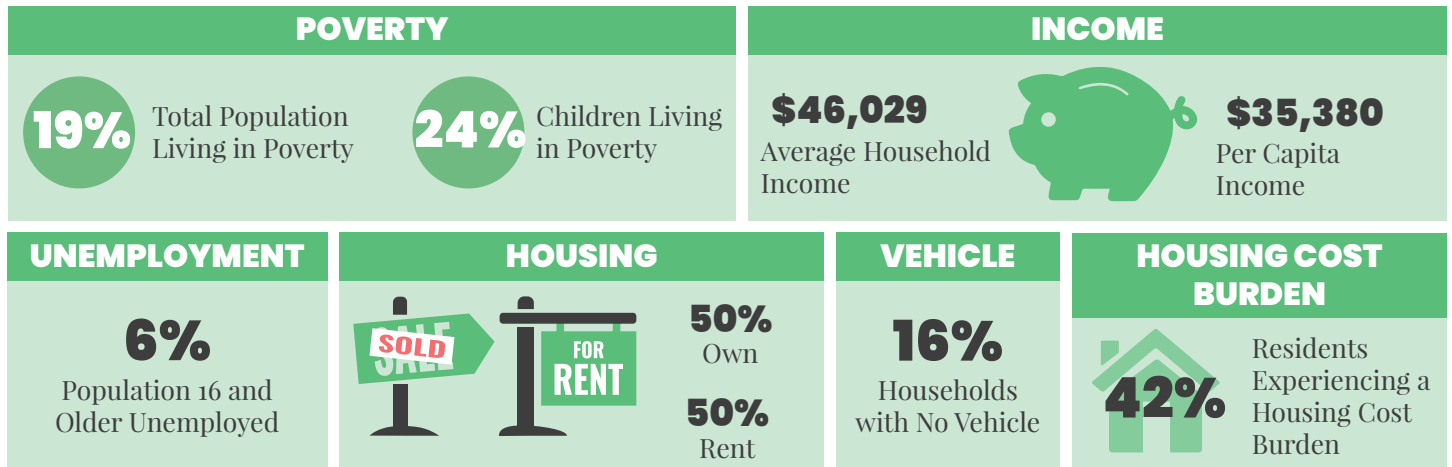

WeTHRIVE!SM Data Profile

SILVERTON

• 2023 •

DEMOGRAPHICS | 2021

ECONOMIC STABILITY | 2021

NEIGHBORHOOD & BUILT ENVIRONMENT | 2021

HEALTHCARE & HEALTH OUTCOMES | 2017-2021

*NOTE | This is data is ZIP codes that cover Silverton. These ZIP codes are: 45213, 45236, 45243