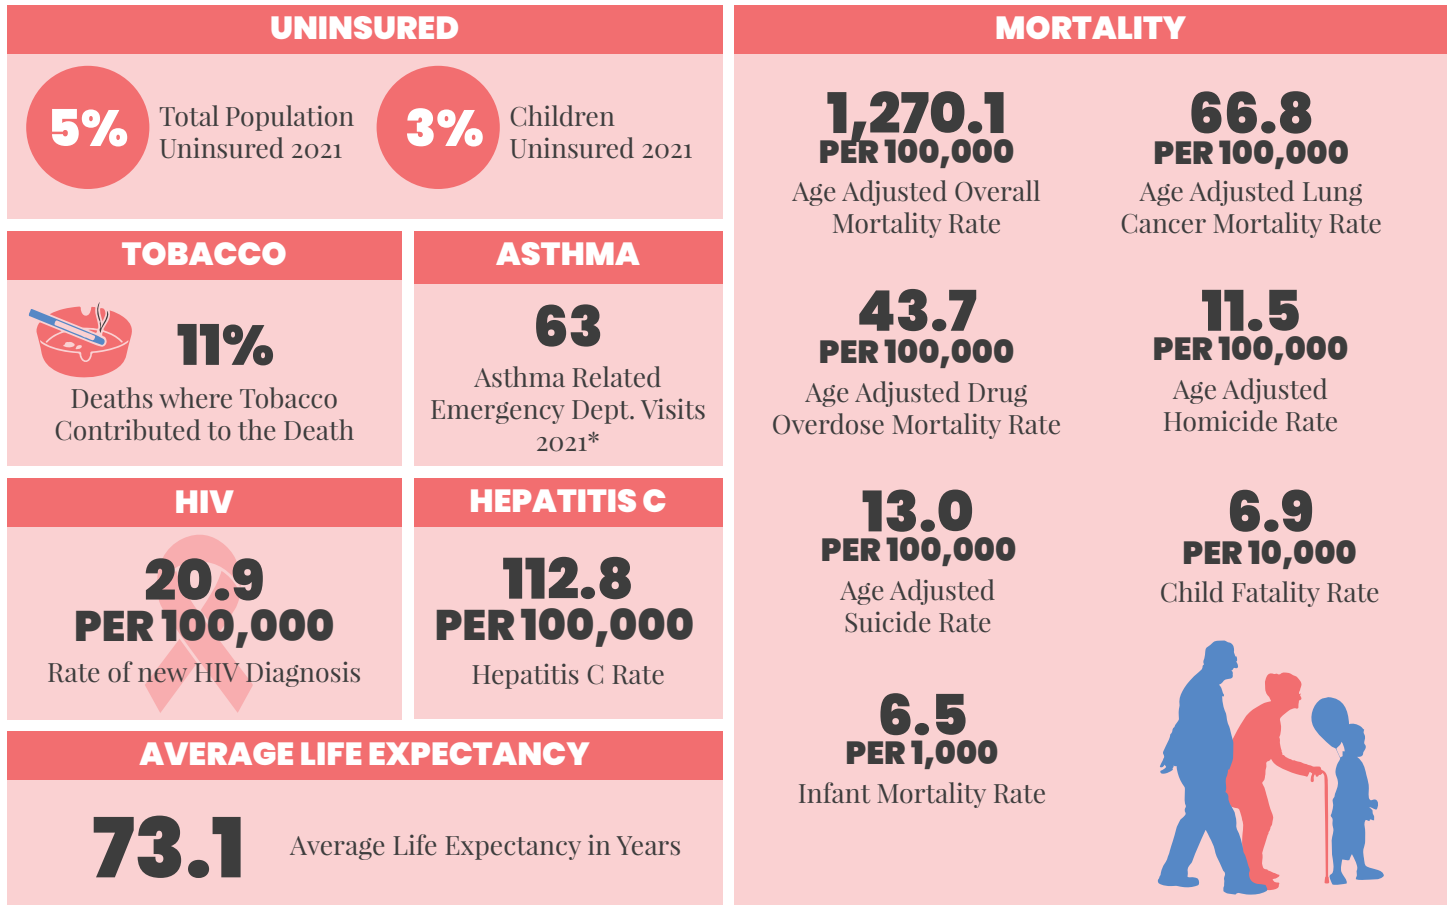

WeTHRIVE!SM Data Profile

SILVERTON

• 2023 •

DEMOGRAPHICS | 2021

ECONOMIC STABILITY | 2021

NEIGHBORHOOD & BUILT ENVIRONMENT | 2021

HEALTHCARE & HEALTH OUTCOMES | 2017-2021

*NOTE | This is data is ZIP codes that cover Silverton. These ZIP codes are: 45213, 45236, 45243