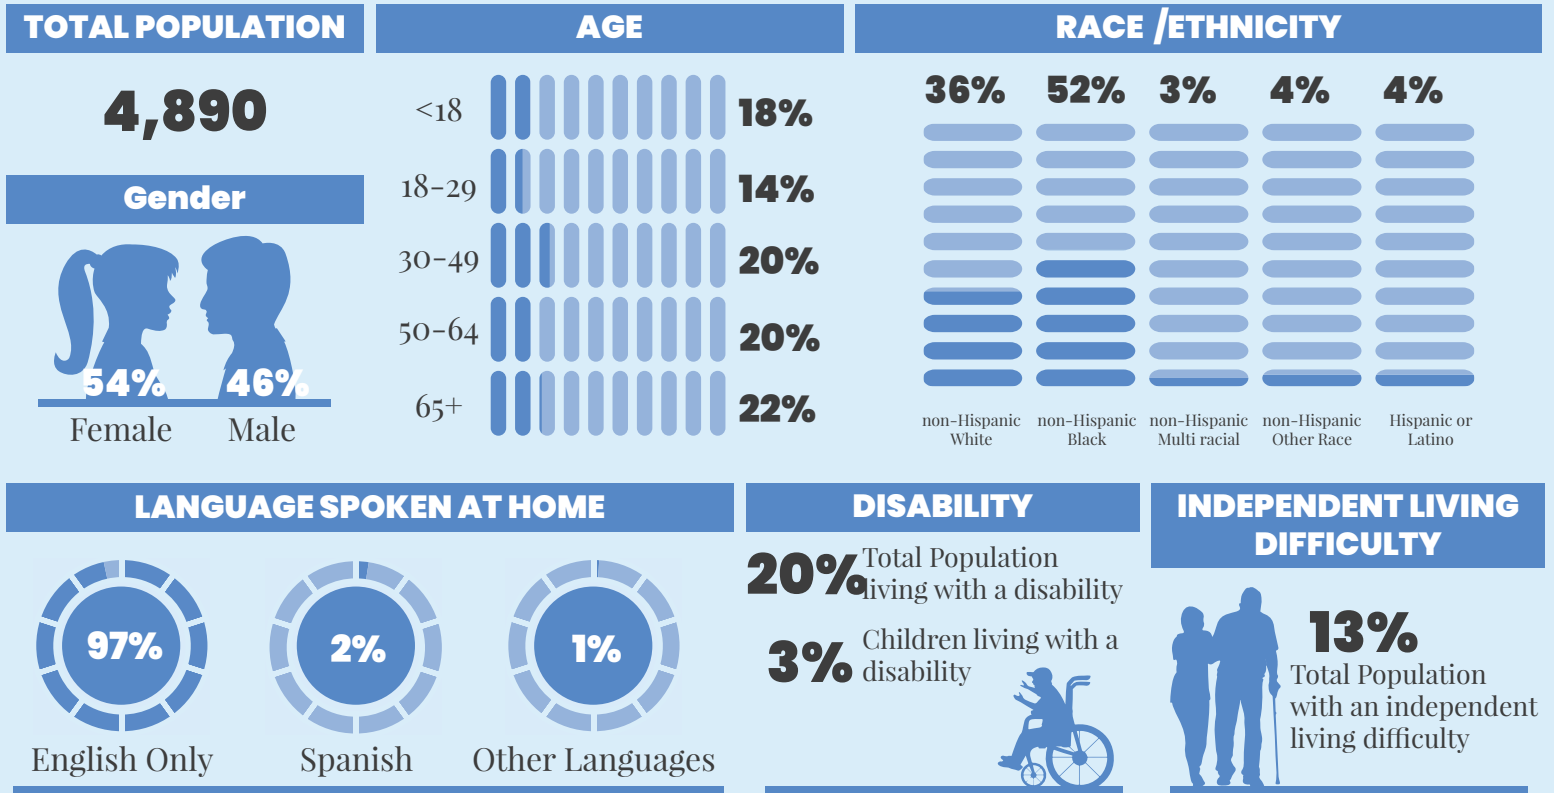

WeTHRIVE!SM Data Profile

SILVERTON

• 2023 •

DEMOGRAPHICS | 2021

ECONOMIC STABILITY | 2021

NEIGHBORHOOD & BUILT ENVIRONMENT | 2021

HEALTHCARE & HEALTH OUTCOMES | 2017-2021

*NOTE | This is data is ZIP codes that cover Silverton. These ZIP codes are: 45213, 45236, 45243