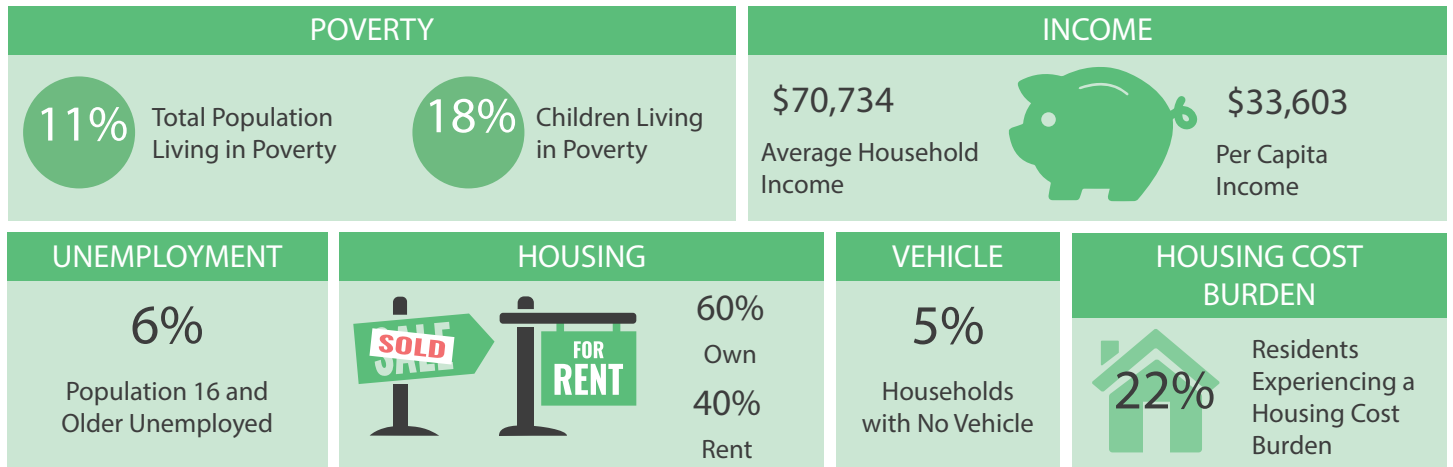

READING

• 2023 •

DEMOGRAPHICS | 2021

ECONOMIC STABILITY | 2021

NEIGHBORHOOD & BUILT ENVIRONMENT | 2021

*NOTE | This is data is ZIP codes that cover Reading. These ZIP codes are: 45237

WeTHRIVE! IN READING

Reading has been a WeTHRIVE! community since 2014 and was recognized for 5 years of active participation in the initiative.

In 2022, WeTHRIVE! in Reading:

- Met 7 times and participated in community events like the community clean up day and National Night Out.
- Continued to build upon their existing programs like Walk With Purpose, the Reading Farmers Market, Adopt-a-Pot, and Park Passport Project as well adding new groups such as the Reading Growing Community.
- Team members partnered with the City and the Bridal District to hold the 1st annual Reading Holiday Walk with over 600 attendees.