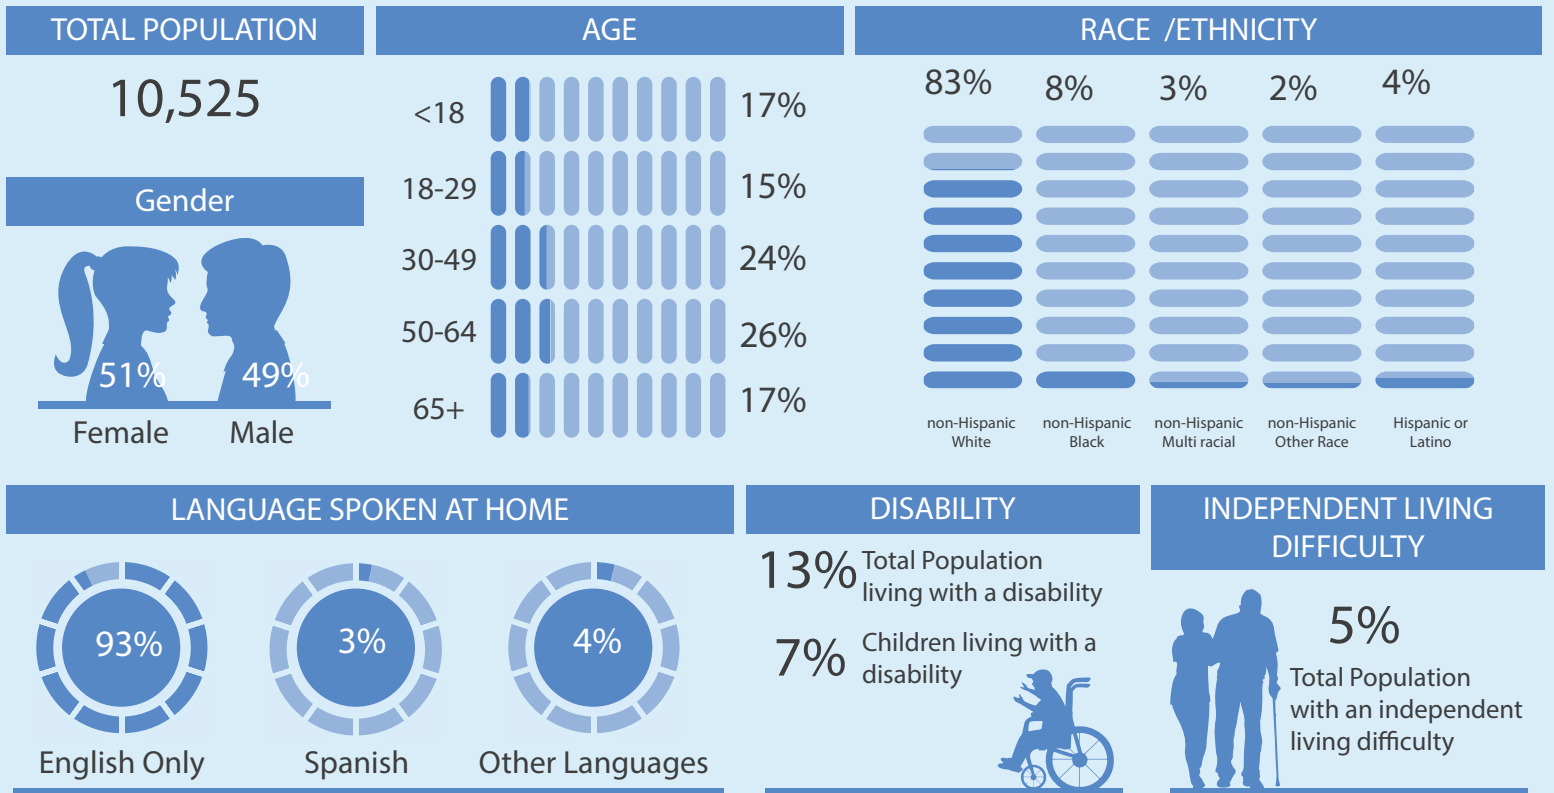

READING

• 2023 •

DEMOGRAPHICS | 2021

ECONOMIC STABILITY | 2021

NEIGHBORHOOD & BUILT ENVIRONMENT | 2021

*NOTE | This is data is ZIP codes that cover Reading. These ZIP codes are: 45237

WeTHRIVE! IN READING

Reading has been a WeTHRIVE! community since 2014 and was recognized for 5 years of active participation in the initiative.

In 2022, WeTHRIVE! in Reading:

- Met 7 times and participated in community events like the community clean up day and National Night Out.
- Continued to build upon their existing programs like Walk With Purpose, the Reading Farmers Market, Adopt-a-Pot, and Park Passport Project as well adding new groups such as the Reading Growing Community.
- Team members partnered with the City and the Bridal District to hold the 1st annual Reading Holiday Walk with over 600 attendees.