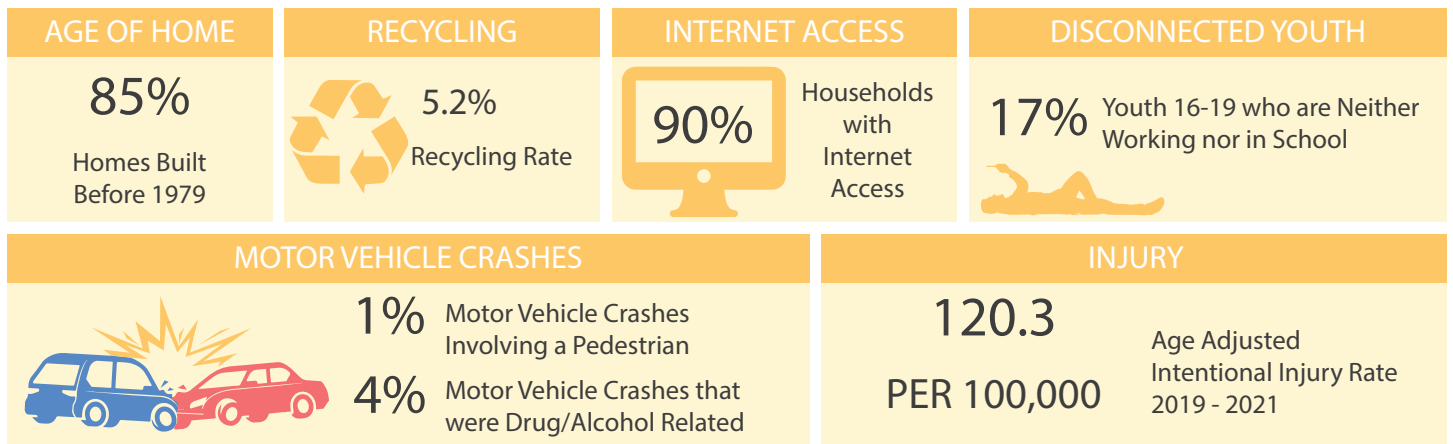

READING

• 2023 •

DEMOGRAPHICS | 2021

ECONOMIC STABILITY | 2021

NEIGHBORHOOD & BUILT ENVIRONMENT | 2021

*NOTE | This is data is ZIP codes that cover Reading. These ZIP codes are: 45237

WeTHRIVE! IN READING

Reading has been a WeTHRIVE! community since 2014 and was recognized for 5 years of active participation in the initiative.

In 2022, WeTHRIVE! in Reading:

- Met 7 times and participated in community events like the community clean up day and National Night Out.
- Continued to build upon their existing programs like Walk With Purpose, the Reading Farmers Market, Adopt-a-Pot, and Park Passport Project as well adding new groups such as the Reading Growing Community.
- Team members partnered with the City and the Bridal District to hold the 1st annual Reading Holiday Walk with over 600 attendees.