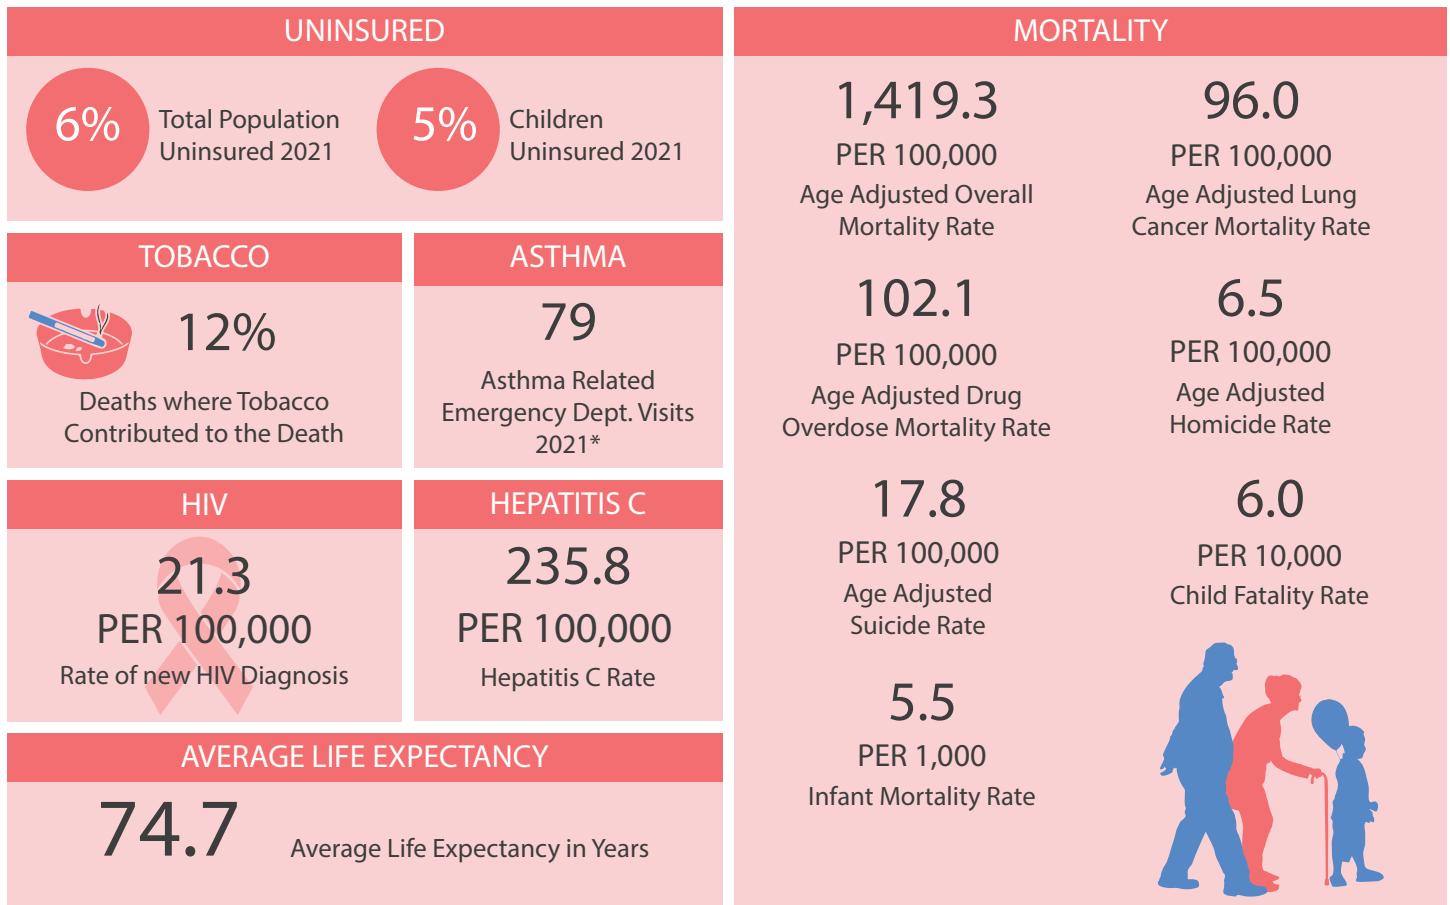

READING

• 2023 •

DEMOGRAPHICS | 2021

ECONOMIC STABILITY | 2021

NEIGHBORHOOD & BUILT ENVIRONMENT | 2021

*NOTE | This is data is ZIP codes that cover Reading. These ZIP codes are: 45237

WeTHRIVE! IN READING

Reading has been a WeTHRIVE! community since 2014 and was recognized for 5 years of active participation in the initiative.

In 2022, WeTHRIVE! in Reading:

- Met 7 times and participated in community events like the community clean up day and National Night Out.
- Continued to build upon their existing programs like Walk With Purpose, the Reading Farmers Market, Adopt-a-Pot, and Park Passport Project as well adding new groups such as the Reading Growing Community.
- Team members partnered with the City and the Bridal District to hold the 1st annual Reading Holiday Walk with over 600 attendees.