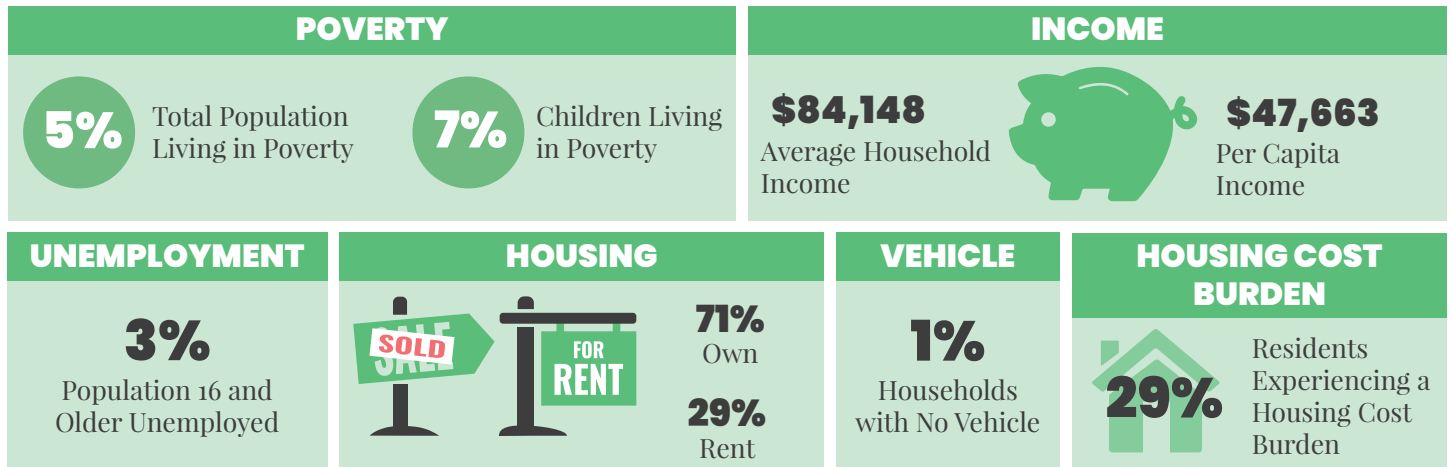

WeTHRIVE!SM Data Profile

NEWTOWN

• 2023 •

DEMOGRAPHICS | 2021

ECONOMIC STABILITY | 2021

NEIGHBORHOOD & BUILT ENVIRONMENT | 2021

HEALTHCARE & HEALTH OUTCOMES | 2017-2021

*NOTE | This is data is ZIP codes that cover Newtown. These ZIP codes are: 452444