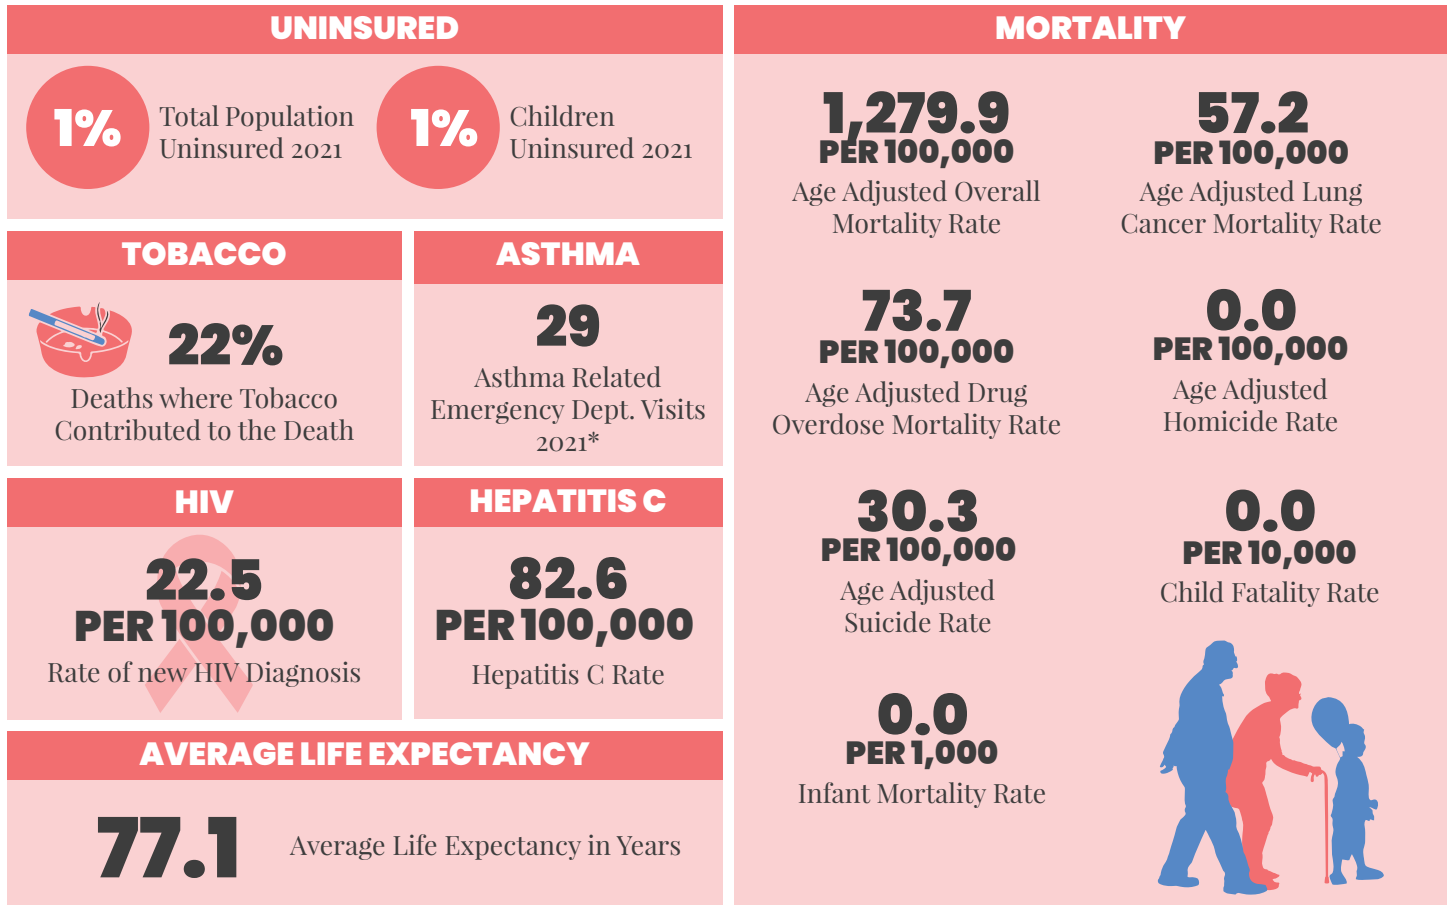

WeTHRIVE!SM Data Profile

NEWTOWN

• 2023 •

DEMOGRAPHICS | 2021

ECONOMIC STABILITY | 2021

NEIGHBORHOOD & BUILT ENVIRONMENT | 2021

HEALTHCARE & HEALTH OUTCOMES | 2017-2021

*NOTE | This is data is ZIP codes that cover Newtown. These ZIP codes are: 452444