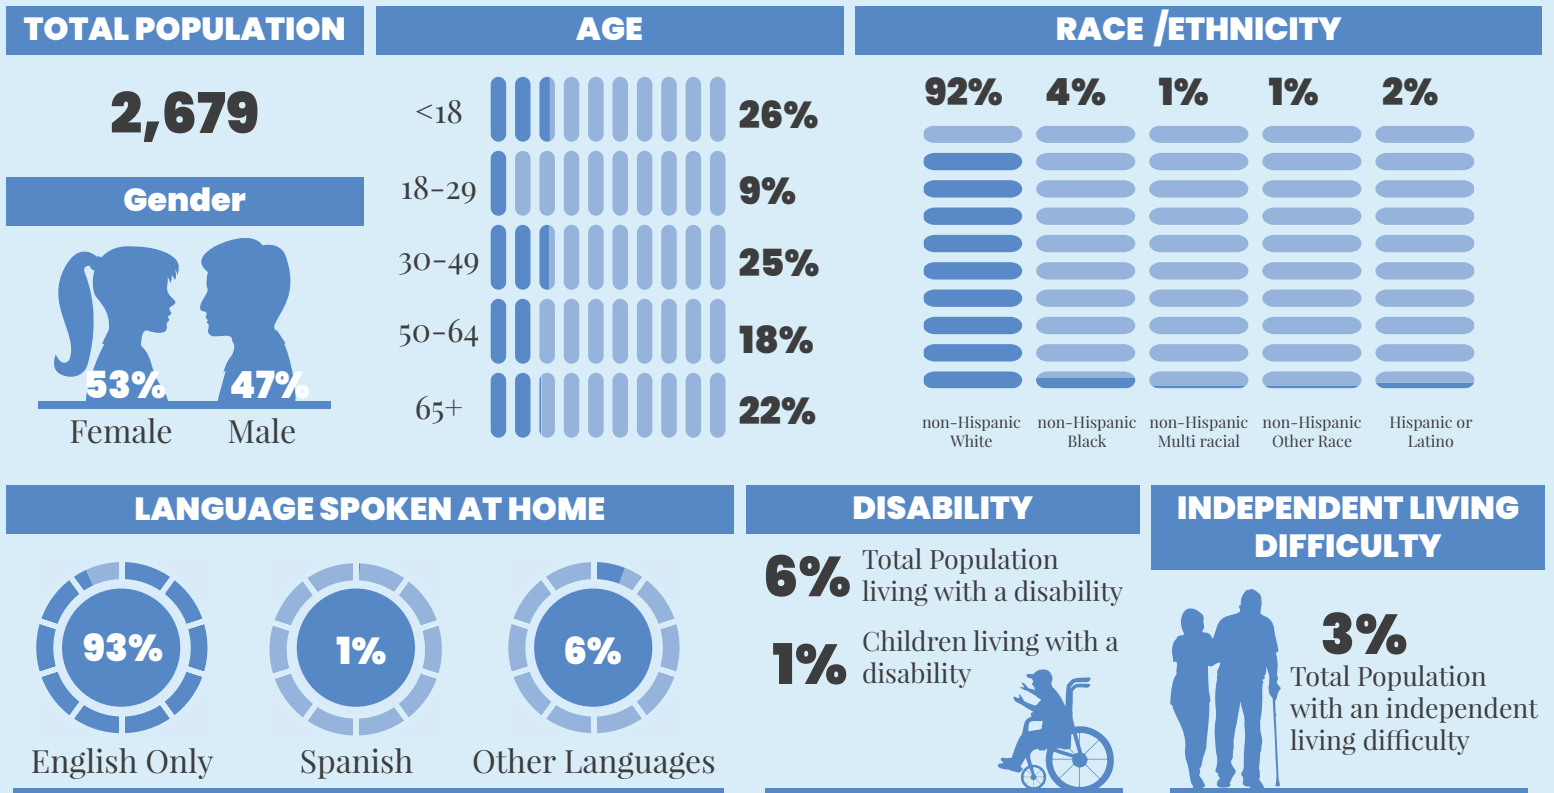

WeTHRIVE!SM Data Profile

NEWTOWN

• 2023 •

DEMOGRAPHICS | 2021

ECONOMIC STABILITY | 2021

NEIGHBORHOOD & BUILT ENVIRONMENT | 2021

HEALTHCARE & HEALTH OUTCOMES | 2017-2021

*NOTE | This is data is ZIP codes that cover Newtown. These ZIP codes are: 452444